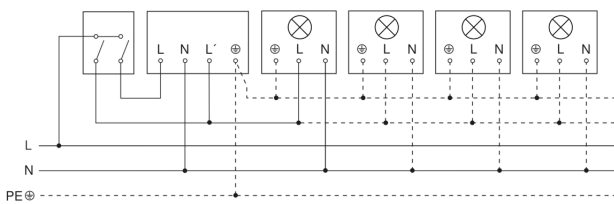

Motion detector

IS 240 DUO

black
EAN 4007841 602710
Article number 602710

Light without neutral conductor

Light with neutral conductor

Connection using two-circuit switch for manual and automatic operation

Circuit diagram Connection via a changeover switch for continuous and automatic operation