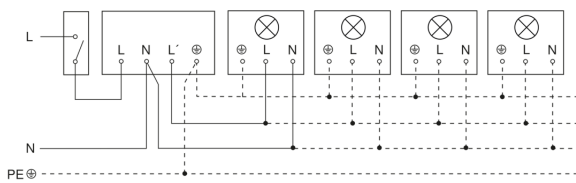

Motion detector

IS 240 DUO

black
EAN 4007841 602710
Article number 602710

Light without neutral conductor

Light with neutral conductor

Connection using two-circuit switch for manual and automatic operation

Circuit diagram Connection via a changeover switch for continuous and automatic operation