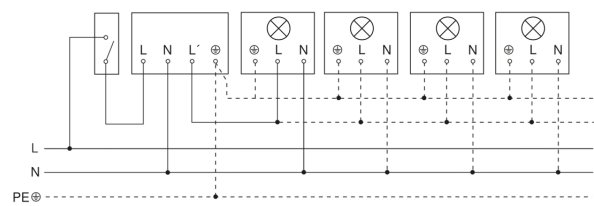

Motion detector

IS 240 DUO

black
EAN 4007841 602710
Article number 602710

Light without neutral conductor

Light with neutral conductor

Connection using two-circuit switch for manual and automatic operation

Circuit diagram Connection via a changeover switch for continuous and automatic operation